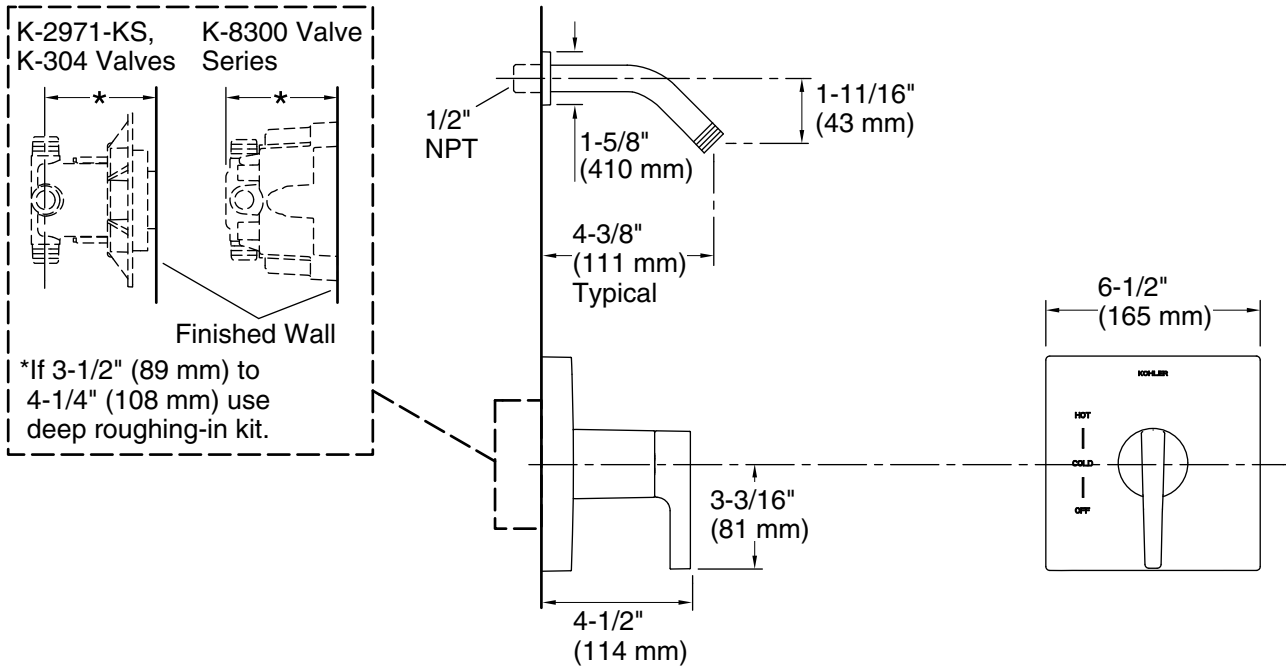

Features

- Includes faceplate with handle, shower arm and flange
- A single handle controls both on/off activation and temperature setting
- For use with any KOHLER showerhead (sold separately)
- Complements Honesty faucets and accessories

Technical Information

All product dimensions are nominal.

Notes

Install the product according to the installation guide.

NOTICE: Risk of product damage. Long screws for installing trim can damage the K-2971-KS valve. Consult the trim installation guide to verify if the thin wall installation kit (88526) is needed.